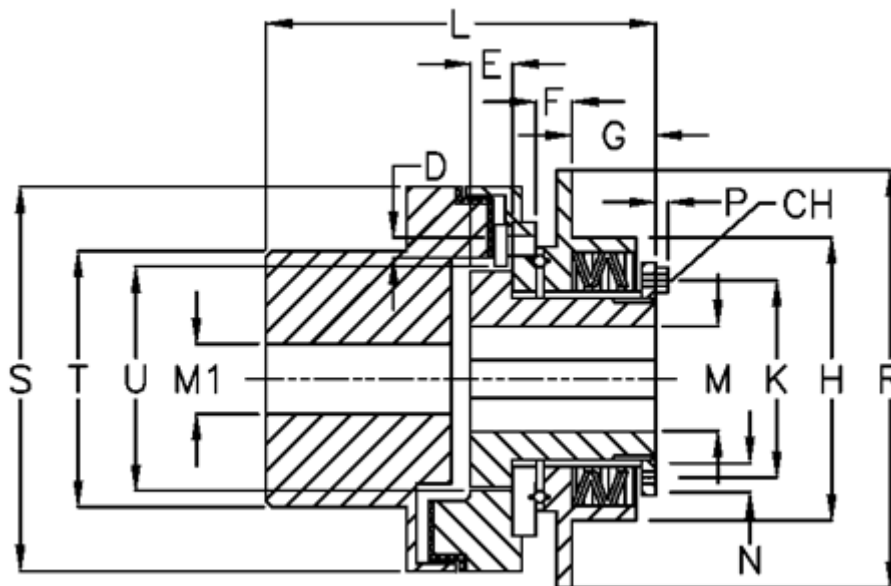

Article number: 46963533

Description: Synchron mini G 35 L

## Measures

D	= 6xM6	L	= 132.0	U	= 66
Disc spring mounting	= 3x1L	M1 max	= 50		
Disc spring version	= L - heavy	M max	= 35		
E	= 17.0	M min	= 14		
F	= 7.0	P	= 4.0		
G	= 29.0	R	= 120		
H	= 88	S	= 112		
K	= 70	T	= 79		